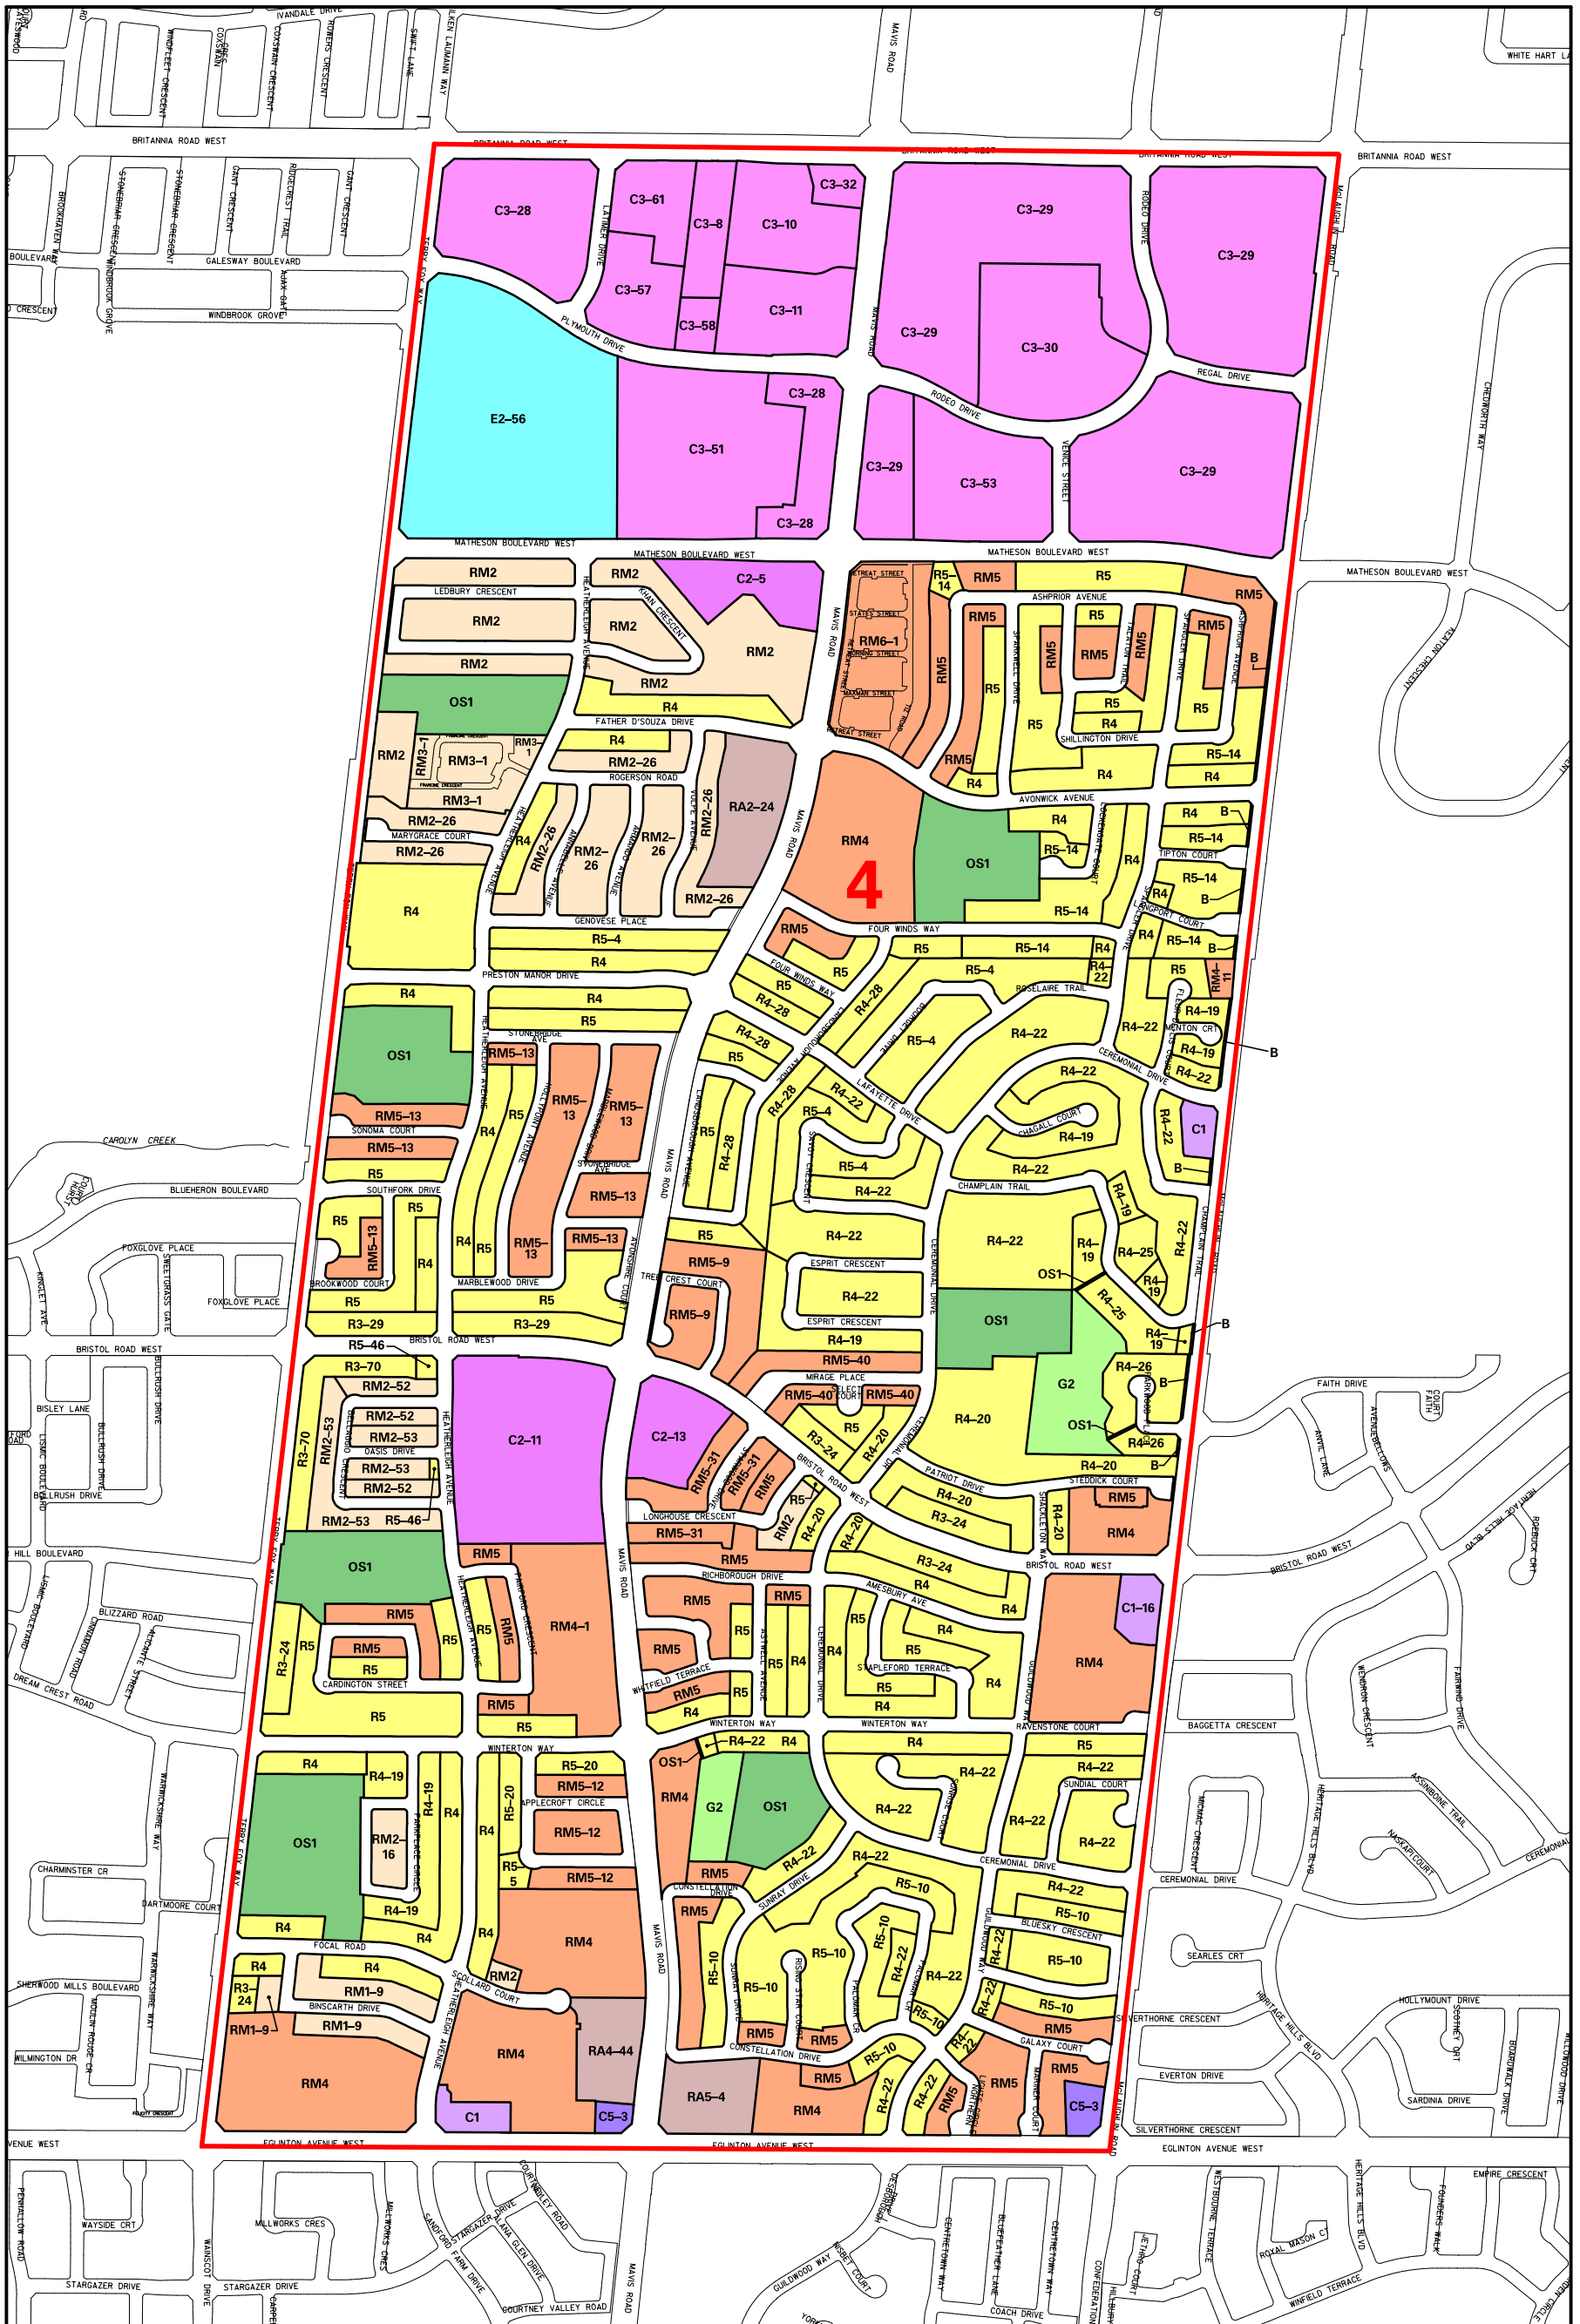

38E

37E

Parking Precinct

Greenlands Overlay

Zoning Notation Example:  
R4-12 = R4-Exception 12

# Zoning Map 37W

Schedule "B" To  
By-law No. 0225-2007

Revised: 2022 June 30

38E

37E

Parking Precinct

Greenlands Overlay

Zoning Notation Example:  
R4-12 = R4-Exception 12

### Zoning Map 37W

Schedule "B" To  
By-law No. 0225-2007

Revised: 2022 June 30