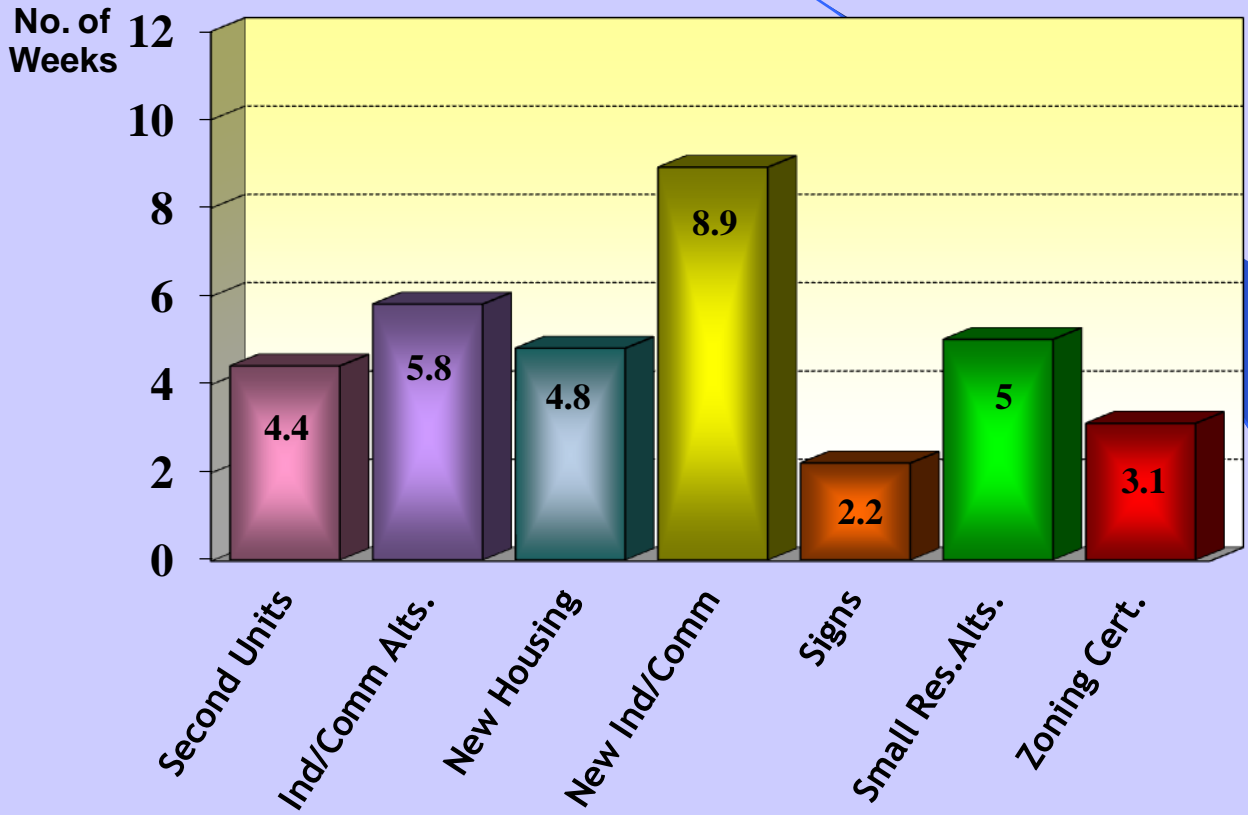

INCOMPLETE BUILDING PERMIT APPLICATIONS PROCESSING TIMES TO STATUS REPORT LETTERS

CURRENT *ESTIMATED* AVERAGE PROCESSING TIMES

EFFECTIVE JANUARY 19, 2015