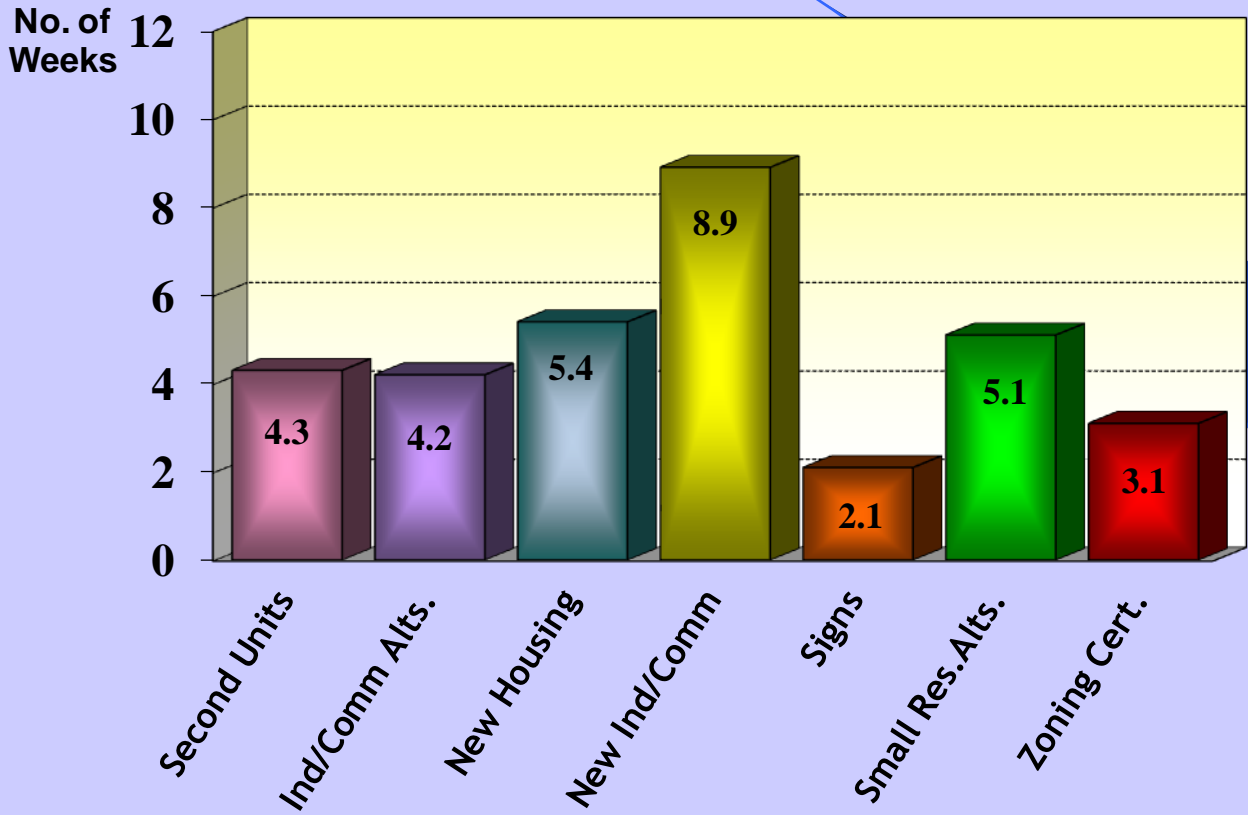

INCOMPLETE BUILDING PERMIT APPLICATIONS PROCESSING TIMES TO STATUS REPORT LETTERS

CURRENT *ESTIMATED* AVERAGE PROCESSING TIMES

EFFECTIVE FEBRUARY 2, 2015