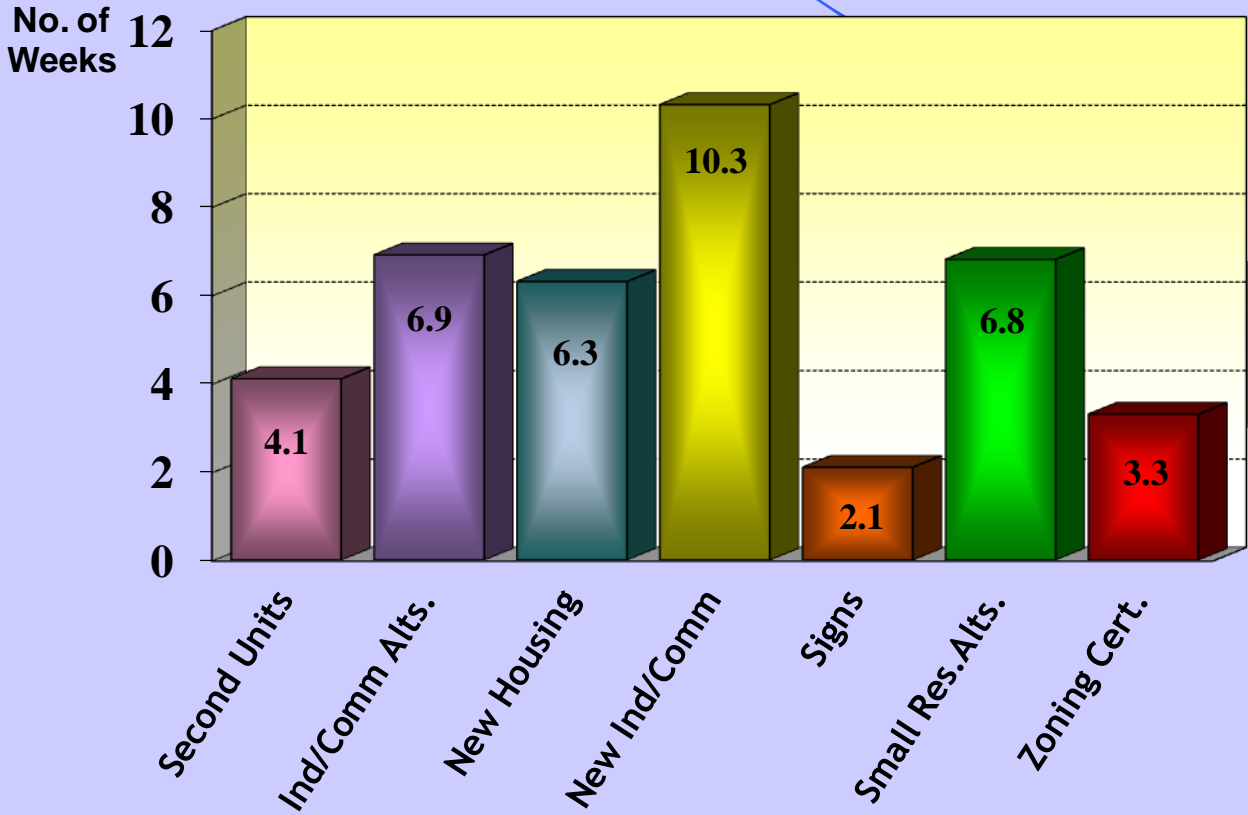

INCOMPLETE BUILDING PERMIT APPLICATIONS PROCESSING TIMES TO STATUS REPORT LETTERS

CURRENT *ESTIMATED* AVERAGE PROCESSING TIMES

EFFECTIVE OCTOBER 14, 2014