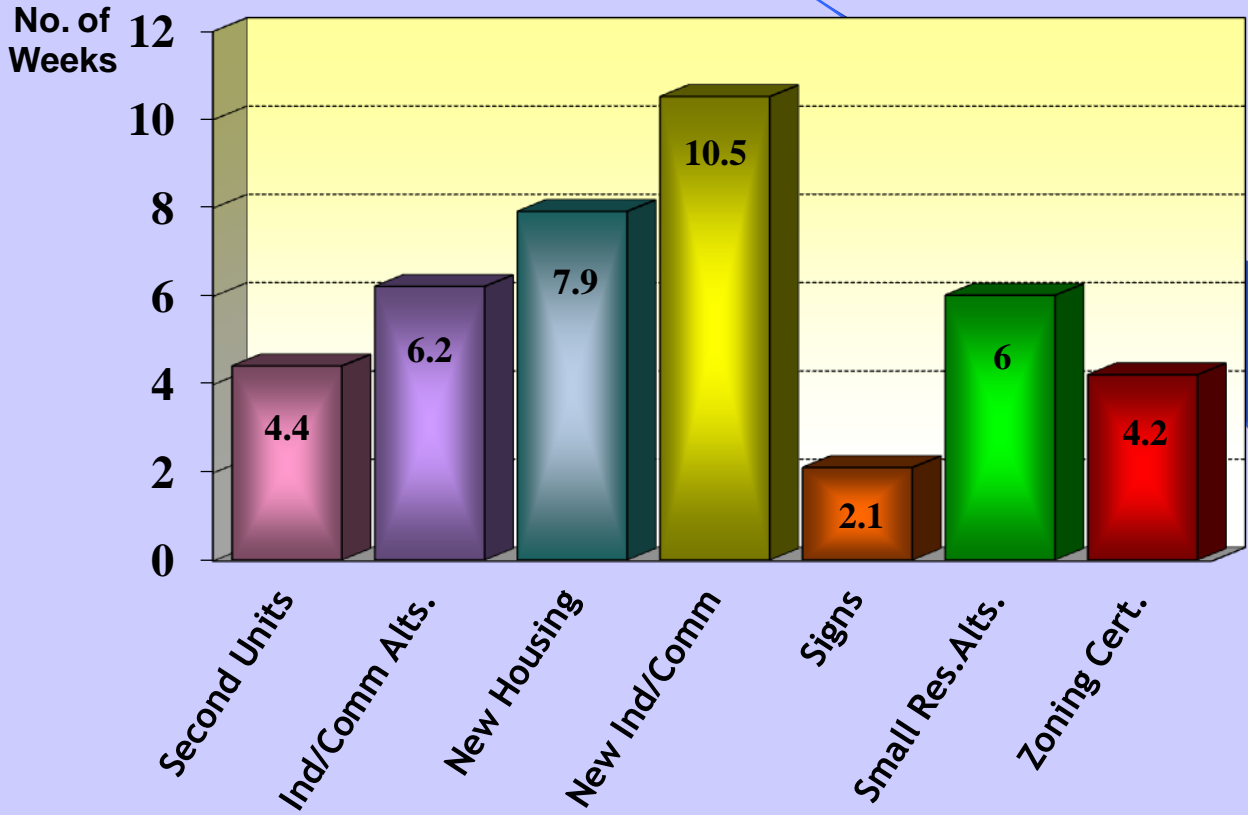

# INCOMPLETE BUILDING PERMIT APPLICATIONS PROCESSING TIMES TO STATUS REPORT LETTERS

**CURRENT *ESTIMATED* AVERAGE PROCESSING TIMES**

**EFFECTIVE NOVEMBER 17, 2014**