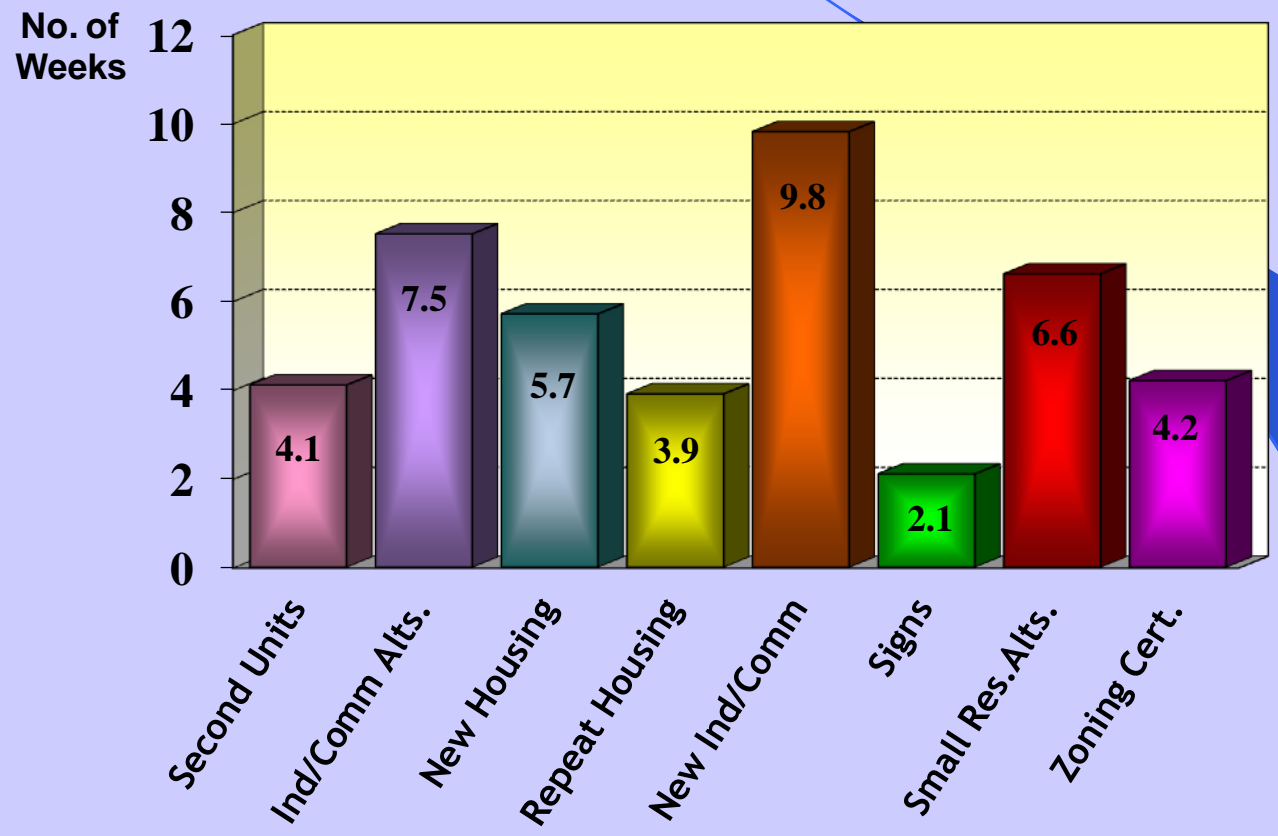

# INCOMPLETE BUILDING PERMIT APPLICATIONS PROCESSING TIMES TO STATUS REPORT LETTERS

CURRENT *ESTIMATED* AVERAGE PROCESSING TIMES

EFFECTIVE JUNE 30, 2014