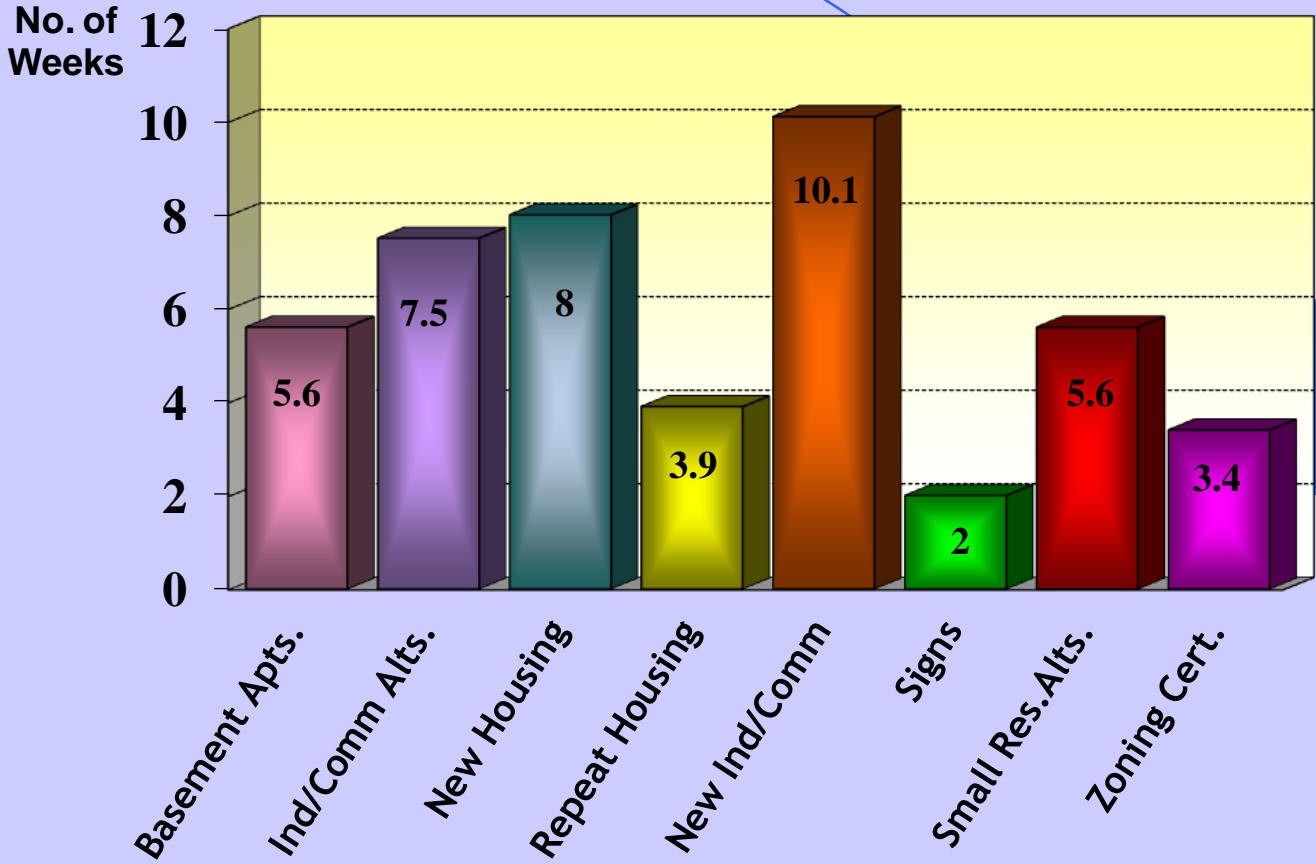

INCOMPLETE BUILDING PERMIT APPLICATIONS PROCESSING TIMES TO STATUS REPORT LETTERS

CURRENT *ESTIMATED* AVERAGE PROCESSING TIMES
EFFECTIVE FEBRUARY 3, 2014