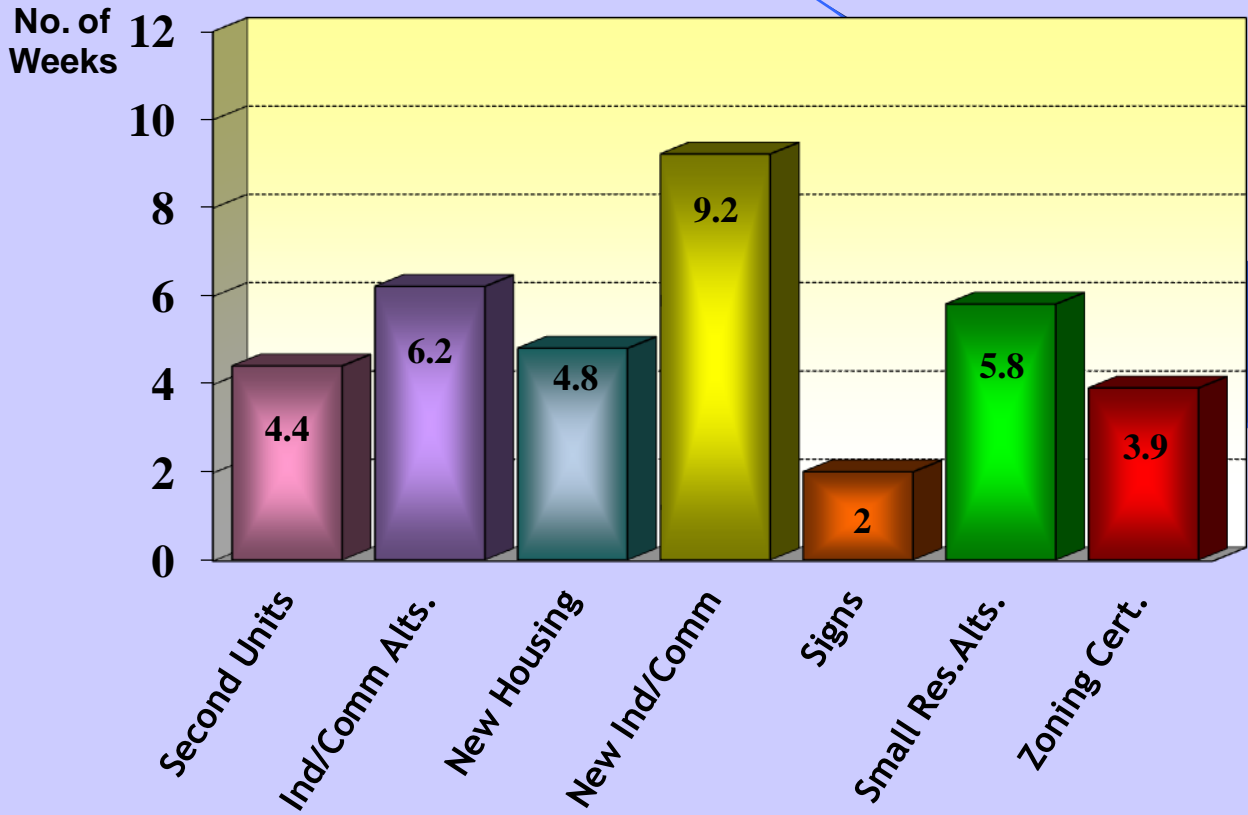

INCOMPLETE BUILDING PERMIT APPLICATIONS PROCESSING TIMES TO STATUS REPORT LETTERS

CURRENT *ESTIMATED* AVERAGE PROCESSING TIMES

EFFECTIVE DECEMBER 8, 2014